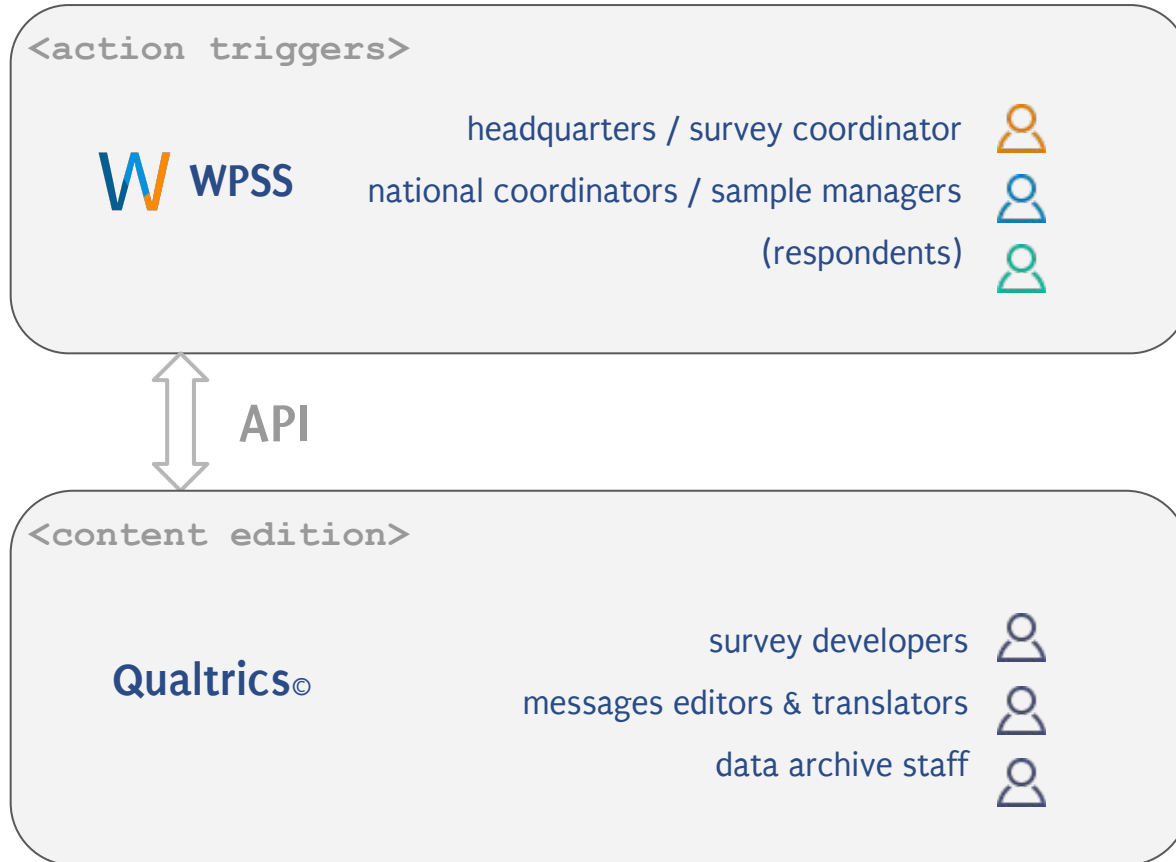

User roles defined on a need-to-know basis.

collaboration & orchestration

Centralised management of survey fielding orchestration:

- content edition monitoring
 - questionnaire and message edition
 - questionnaire and messages translation
- fieldwork coordination
 - questionnaire publication
 - sending invites & reminders

flexible contact modes

Messages can be send to panelists by email or short text messages.

The two modes of contact can be intertwined.

WPSS Information System

A two-fold information system

- prior experience with [ELIPSS](#) french online probabilistic panel software suite
- focus on the **missing** software module
- keep control over the technical stack (django, Python, Celery)
- look for easy deployment (docker containers)